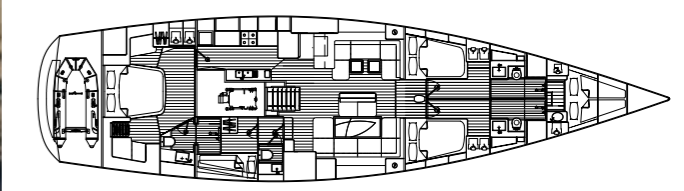

# 72CS

Synthesising all our 50 years of experience and craftsmanship with the very latest engineering and technology, the 72CS is the phenomenal new flagship of the Contest fleet. Sensually sleek, magnificently designed, its go-anywhere cruising potential is equally open to an adventurous couple as a party of ten.

## SPECIFICATIONS

Length hull	21.80 m	71'5"
Length waterline	18.99 m	62'3"
Maximum beam	5.70 m	18'7"
Draft bulb keel	2.80 m	9'19"
Fuel tank	1,700 ltr	374 imp. gal
Water tank	2,000 ltr	440 imp. gal
Displacement	44,300 kg	
Engine, perkins	136 kW	185 hp